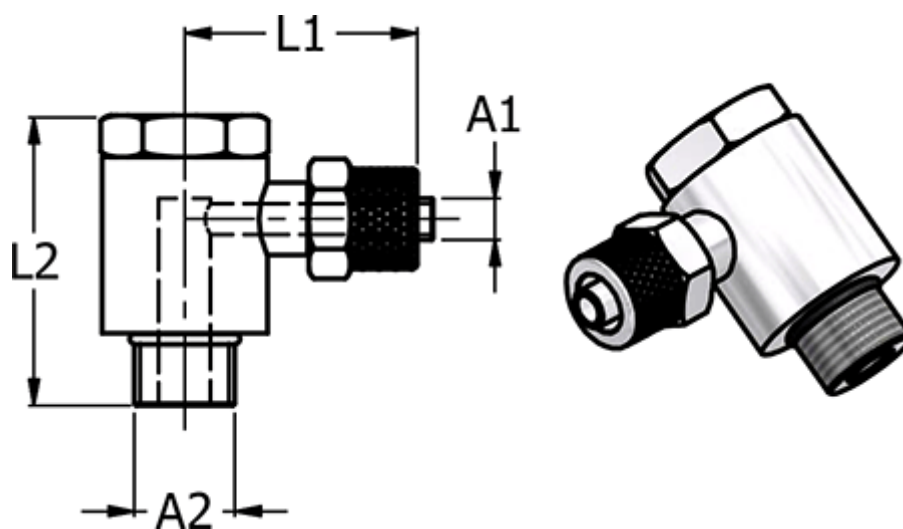

# Data Sheet

Article number: 586136388

Description: Push-on fitting 13.638-8, metal G 3/8"/Ø8/6  
Banjovinkel

## Measures

= -	NV	= 20
= -	Thread A2 = G 3/8"	
= -		
= -		
= -		

Hose diameter A1 = 8/6

L1 = 29.0

L2 = 37.0